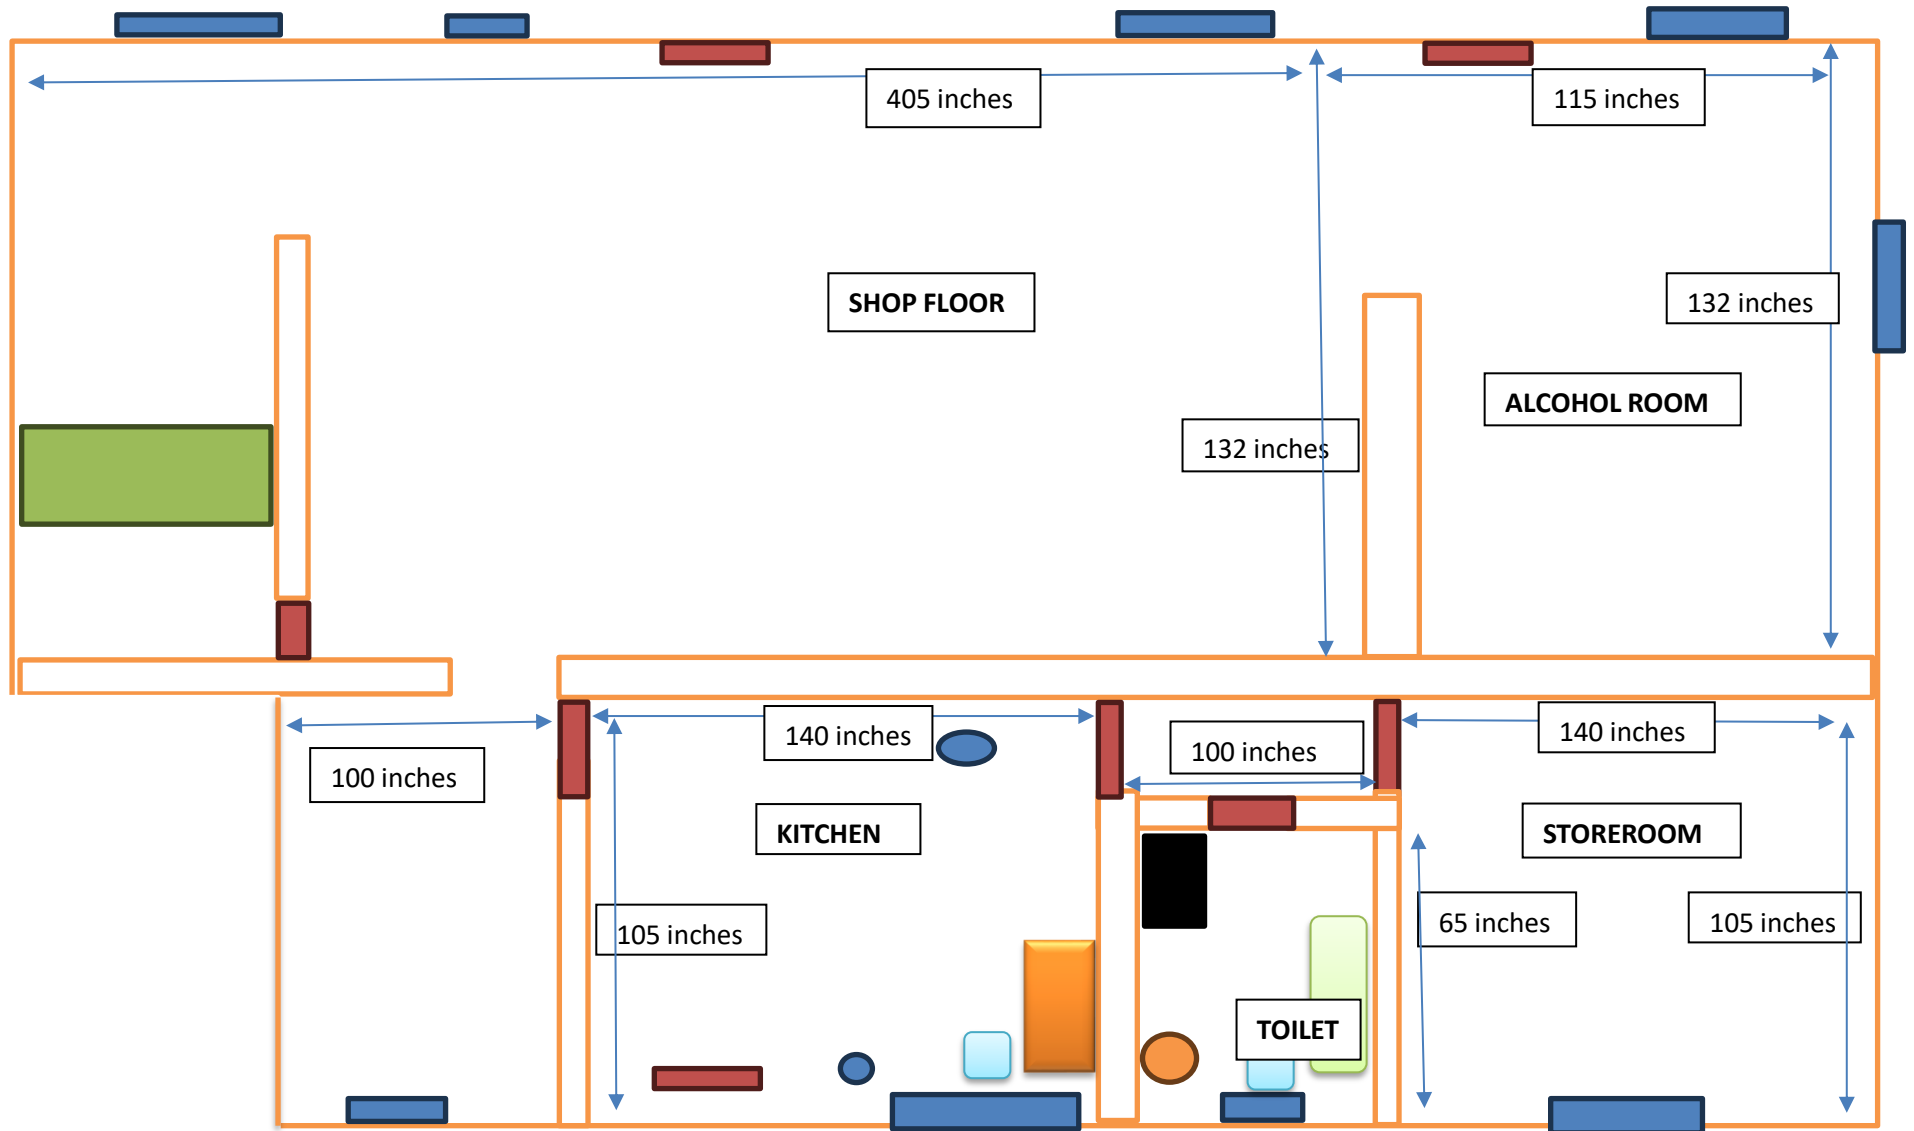

LONGTHORPE POST OFFICE & STORES, 293 THORPE ROAD, PETERBOROUGH, LONGTHORPE, PE3 6LU

KEY

WINDOW

DOOR

WALL

POST OFFICE COUNTER

WORK TOP

BATHTUB

SINK

TOILET

BOILER

FIRE EXTINGUISHER

FIRE BLANKET